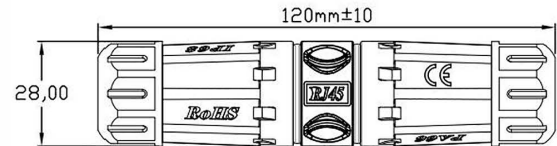

IP68 Rated

CUSTOMER NO:	REMARK

- PINOUT:
- | | |
|--------|--------|
| P2 | P1 |
| 1 | 1 |
| 2 | 2 |
| 3 | 3 |
| 4 | 4 |
| 5 | 5 |
| 6 | 6 |
| 7 | 7 |
| 8 | 8 |
| shield | shield |

①	YCRJ45-CAT6	CAT6 Shield network Coupler connector	1	pcs
②	YLJL-PVC80B-02	PVC 80P blue	2	g
③	FS-GJQ-04	0-type silicone ring22*17*2.5 blue	2	pcs
④	YLJL-NL-01	NYLON PA66	2	g
NO.	MATERIAL P/N	DESCRIPTION	Q'TY	Unit

A	FIEST EDITION	ping	11/01/19
REV.	ECR	DESCRIPTION	C.N. DATE
YXY		 Sales@LANshack.com 888-568-1230	
UNLESS OTHERWISE SPECIFIED: DIMENSIONS ARE IN MILLIMETERS ANGULAR TOLERANCE: ±1.0°		TITLE M23 RJ45-CAT6 WATERPROOF CONNECTOR	
DIMENSIONS		TOLERANCE	CHKD. T.D. CONF.
0.00 TO 30.00mm		±0.10mm	DR. ping APPD. A.D.
30.01 TO 80.00mm		±0.13mm	
80.01 TO 150.00mm		±0.15mm	
150.01mm		±0.20mm	PART NO. CGWP-C6SC
MATERIAL MATERIAL		SCALE / SHEET 1/1 UNIT CM SIZE A4 REV. A	
FINISH FINISH			