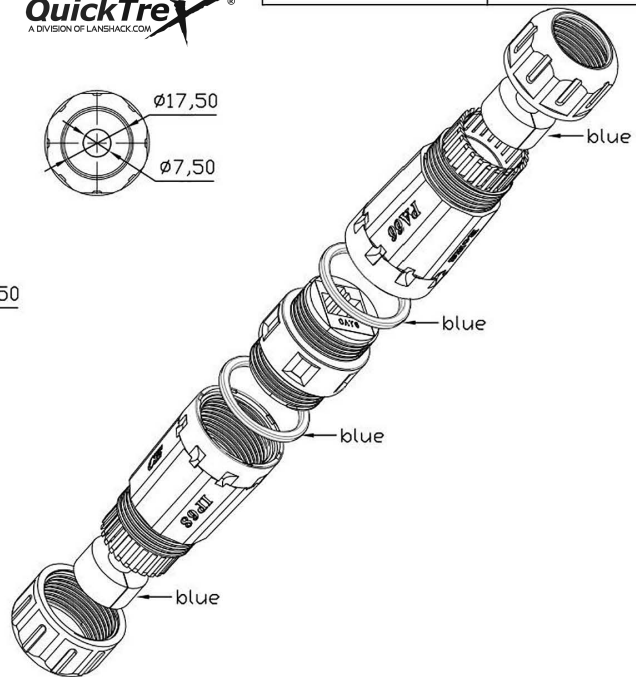

IP68 Rated

CUSTOMER NO:	REMARK

- PINOUT:
- | | |
|--------|--------|
| P2 | P1 |
| 1 | 1 |
| 2 | 2 |
| 3 | 3 |
| 4 | 4 |
| 5 | 5 |
| 6 | 6 |
| 7 | 7 |
| 8 | 8 |
| shield | shield |

①	YCRJ45-CAT6	CAT6 Shield network Coupler connector	1	pcs
②	YLJL-PVC80B-02	PVC 80P blue	2	g
③	FS-GJQ-04	0-type silicone ring22*17*2.5 blue	2	pcs
④	YLJL-NL-01	NYLON PA66	2	g
NO.	MATERIAL P/N	DESCRIPTION	Q'TY	Unit

A	FIEST EDITION	ping	11/01/19
REV.	ECR	DESCRIPTION	C.N. DATE
YXY		 Sales@LANshack.com 888-568-1230	
UNLESS OTHERWISE SPECIFIED: DIMENSIONS ARE IN MILLIMETERS ANGULAR TOLERANCE: ±1.0°		TITLE M23 RJ45-CAT6 WATERPROOF CONNECTOR	
DIMENSIONS		TOLERANCE	CHKD. T.D. CONF.
0.00 TO 30.00mm		±0.10mm	DR. ping APPD. A.D.
30.01 TO 80.00mm		±0.13mm	
80.01 TO 150.00mm		±0.15mm	
150.01mm		±0.20mm	PART NO. CGWP-C6SC
MATERIAL MATERIAL		SCALE / SHEET 1/1 UNIT CM SIZE A4 REV. A	
FINISH FINISH			