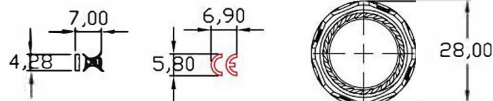

IP68 Rated

CUSTOMER NO:	REMARK

- PINOUT:
- | | |
|--------|--------|
| P2 | P1 |
| 1 | 1 |
| 2 | 2 |
| 3 | 3 |
| 4 | 4 |
| 5 | 5 |
| 6 | 6 |
| 7 | 7 |
| 8 | 8 |
| shield | shield |

①	YCRJ45-CAT6	CAT6 Shield network Coupler connector	1	pcs
②	YLJL-PVC80B-02	PVC 80P blue	2	g
③	FS-GJQ-04	0-type silicone ring22*17*2.5 blue	2	pcs
④	YLJL-NL-01	NYLON PA66	2	g
NO.	MATERIAL P/N	DESCRIPTION	Q'TY	Unit

A	FIEST EDITION	ping	11/01/19
REV.	ECR	DESCRIPTION	C.N. DATE
YXY		 Sales@LANshack.com 888-568-1230	
UNLESS OTHERWISE SPECIFIED: DIMENSIONS ARE IN MILLIMETERS ANGULAR TOLERANCE: ±1.0°		TITLE M23 RJ45-CAT6 WATERPROOF CONNECTOR	
DIMENSIONS		TOLERANCE	CHKD. T.D. CONF.
0.00 TO 30.00mm		±0.10mm	DR. ping APPD. A.D.
30.01 TO 80.00mm		±0.13mm	
80.01 TO 150.00mm		±0.15mm	
150.01mm		±0.20mm	PART NO. CGWP-C6SC
MATERIAL MATERIAL		SCALE / SHEET 1/1 UNIT CM SIZE A4 REV. A	
FINISH FINISH			